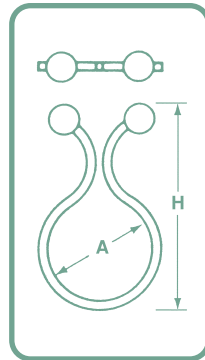

Wire diameters: 26 gauge is .017, 24 gauge is .023. Tie widths: T26-S is 5/32" wide. T26-D, T24-S and T24-D are 15/64" wide.

Ties are also available on rolls. Please call for a quote.

Part No.	Wires	Minimum Order Qty.
4" T24-S	single	10,000
4" T26-S	single	5,000
4" T24-D	double	10,000
4" T26-D	double	10,000
6" T24-S	single	10,000
6" T26-S	single	5,000
6" T24-D	double	10,000
6" T26-D	double	10,000
8" T24-S	single	10,000
8" T26-S	single	5,000
8" T24-D	double	10,000
8" T26-D	double	10,000
10" T24-S	single	10,000
10" T26-S	single	5,000
10" T24-D	double	10,000
10" T26-D	double	10,000
12" T24-S	single	10,000
12" T26-S	single	5,000
12" T24-D	double	10,000
12" T26-D	double	10,000

Packed 500 per bundle. Must be ordered in multiples of 500.

Please specify colour when ordering.

Twist Lock Ties

Purse action bundling ties offer a fast, economical way to securely position and hold wire, cable or tubing. A single twist of the finger locks bundle together; another twist opens lock to add or remove wires. The reusable Twist Lock is moulded of

tough, resilient Nylon 6/6 (UL 94V2). The following standard sizes are available from stock in natural nylon. Dyed colours can be furnished for an additional charge. Other sizes can be tooled on request.

Part No.	Description	H	Dia. Range A
LL 187	3/16	.835	.15 -.20
LL 250	1/4	.875	.20 -.27
LL 375	3/8	1.100	.30 -.40
LL 500*	1/2	1.140	.40 -.50
LL 750	3/4	1.550	.70 -.80
LL 937	15/16	1.870	.90 - 1.00
LL 1125	1-1/8	2.170	1.20 - 1.30
LL 1375	1-3/8	2.670	1.45 - 1.55
LL 1500	1-1/2	2.930	1.55 - 1.65
LL 1750	1-3/4	3.460	1.90 - 2.00