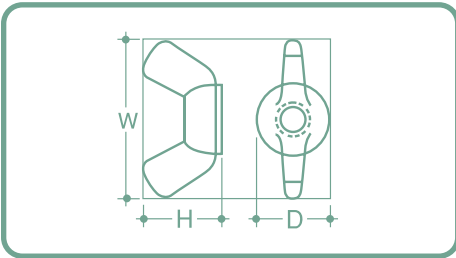

Nylon Wing Nuts

STANDARD

Part No.	W	D	H
WN 4/40	.900	.400	.480
WN 6/32	.900	.400	.480
WN 8/32	.900	.400	.480
WN 10/24	.900	.400	.480
WNS 10/24	1.100	.560	.630
WN 10/32	.900	.400	.480
WNS 10/32	1.100	.560	.630
WNS 1/4-20	1.100	.560	.630
WN 1/4-20	1.380	.650	.720
WNS 1/4-28	1.100	.560	.630
WN 1/4-28	1.380	.650	.720
WN 5/16-18	1.380	.650	.720
WN 3/8-16	1.380	.650	.720
WN 1/2-13	1.750	.850	.900

Minimum order 100.

LOCKING

Part No.	W	D	H
LWN 4/40	.625	.303	.343
LWN 6/32	.750	.365	.375
LWN 8/32	.812	.395	.406
LWN 10/24	.900	.423	.437
LWN 10/32	.900	.423	.437
LWN 1/4-20	.953	.500	.500
LWN 1/4-28	.953	.500	.500
LWN 5/16-18	1.250	.647	.692
LWN 5/16-24	1.250	.647	.692
LWN 3/8-16	1.340	.718	.782
LWN 1/2-13	1.690	.859	.922