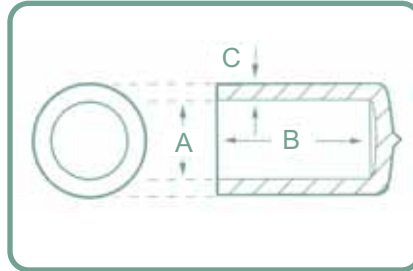

Vinyl-Dipped Caps and Protectors CONTINUED

STANDARD SHORT CAPS

NOTE: We suggest a slightly undersized diameter for a tight fit due to the softness and flexibility of these caps. For example, if the OD is .500, use a .437 Short Cap.

Part No.	Inside Dia. A	Max. Inside Length B	Nominal Wall Thickness C	Part No.	Inside Dia. A	Max. Inside Length B	Nominal Wall Thickness C
VSC 062X.500	.062	.500	.028	VSC 812X1.500	.812	1.500	.060
VSC 080X.500	.080	.500	.028	VSC 843X1.500	.843	1.500	.060
VSC 093X.750	.093	.750	.028	VSC 875X1.500	.875	1.500	.060
VSC 112X1.000	.112	1.000	.030	VSC 937X1.500	.937	1.500	.060
VSC 125X1.500	.125	1.500	.033	VSC 950X1.500	.950	1.500	.060
VSC 137X1.500	.137	1.500	.033	VSC 1000X1.500	1.000	1.500	.060
VSC 142X1.500	.142	1.500	.033	VSC 1062X1.500	1.062	1.500	.065
VSC 151X1.500	.151	1.500	.038	VSC 1125X1.500	1.125	1.500	.065
VSC 156X1.500	.156	1.500	.038	VSC 1187X1.500	1.187	1.500	.065
VSC 172X1.500	.172	1.500	.038	VSC 1250X1.500	1.250	1.500	.065
VSC 187X1.500	.187	1.500	.038	VSC 1313X1.500	1.313	2.000	.065
VSC 207X1.500	.207	1.500	.038	VSC 1375X1.500	1.375	1.500	.065
VSC 219X1.500	.219	1.500	.038	VSC 1500X1.500	1.500	1.500	.065
VSC 234X1.500	.234	1.500	.038	VSC 1625X1.500	1.625	1.500	.065
VSC 240X1.500	.240	1.500	.038	VSC 1687X1.500	1.687	1.500	.065
VSC 250X1.500	.250	1.500	.042	VSC 1750X1.500	1.750	1.500	.065
VSC 281X2.500	.281	2.500	.042	VSC 1875X2.000	1.875	2.000	.065
VSC 313X1.500	.313	1.500	.042	VSC 2000X1.500	2.000	1.500	.065
VSC 331X1.500	.331	1.500	.042	VSC 2125X1.750	2.125	1.750	.065
VSC 343X2.500	.343	2.500	.042	VSC 2250X1.500	2.250	1.500	.065
VSC 375X1.500	.375	1.500	.042	VSC 2375X1.500	2.375	1.500	.065
VSC 406X2.500	.406	2.500	.055	VSC 2500X1.500	2.500	1.500	.065
VSC 420X1.500	.420	1.500	.055	VSC 2625X1.750	2.625	1.750	.065
VSC 437X1.500	.437	1.500	.055	VSC 2750X1.500	2.750	1.500	.065
VSC 468X2.500	.468	2.500	.055	VSC 3000X1.500	3.000	1.500	.065
VSC 500X1.500	.500	1.500	.055	VSC 3125X1.750	3.125	1.750	.065
VSC 531X2.500	.531	2.500	.060	VSC 3250X1.500	3.250	1.500	.065
VSC 562X1.500	.562	1.500	.060	VSC 3500X1.500	3.500	1.500	.065
VSC 625X1.500	.625	1.500	.060	VSC 3625X1.750	3.625	1.750	.065
VSC 687X1.500	.687	1.500	.060	VSC 4000X1.750	4.000	1.750	.065
VSC 730X1.500	.730	1.500	.060	VSC 4750X2.000	4.750	2.000	.065
VSC 750X1.500	.750	1.500	.060				

Standard colours: **Black, red.**

Also available in white, blue, green, orange, yellow, gray.