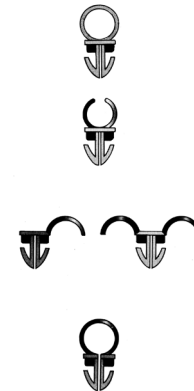

Countless Possibilities, Millions Of Solutions
(416) 242-6811

62 Densley Avenue, Toronto, Ontario Canada M6M 5E1

cordscanada.com