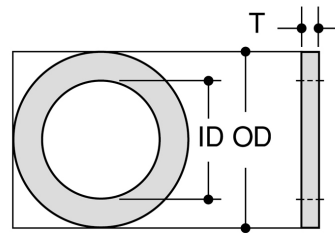

Special Tolerances: OD and ID $\pm .015$, T $\pm .010$

Seal, insulate, absorb shock and vibration. They prevent galling and marring, and may also be used as spacers, guides, bearings, bushings, etc.

Other sizes can be tooled for moulding or stamping in any plastic. Request a quotation, specifying size, tolerance and quantity.

62 Densley Avenue, Toronto, Ontario Canada M6M 5E1

cordscanada.com

Retaining

Similar to our standard flat washer, but with a specially configured inside diameter designed to grip the outside of the screw shank. The washer slides on the screw easily, but is retained on the screw.