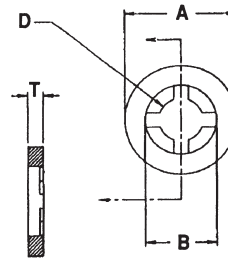

62 Densley Avenue, Toronto, Ontario Canada M6M 5E1

cordscanada.com

Retaining

Similar to our standard flat washer, but with a specially configured inside diameter designed to grip the outside of the screw shank. The washer slides on the screw easily, but is retained on the screw.

For use in applications requiring preassembly of the screw and washer to reduce final assembly cost.

Other sizes may be tooled on request.

Part No.	I.D.		O.D.			R Retaining Dia.		Thickness		Material	Colour
	in	mm	Fraction	in	mm	in	mm	in	mm		
FWR-2-032	0.078	1.98	13/64	0.203	5.16	0.115	2.92	0.031	0.79	Nylon	Natural
FWR-2-062	0.078	1.98	13/64	0.203	5.16	0.115	2.92	0.062	1.57	Nylon	Natural
FWR-4-032	0.102	2.59	17/64	0.266	6.75	0.156	3.96	0.031	0.79	Nylon	Natural
FWR-4-062	0.102	2.59	17/64	0.266	6.75	0.156	3.96	0.062	1.57	Nylon	Natural
FWR-6-032	0.128	3.25	21/64	0.328	8.33	0.198	5.03	0.031	0.79	Nylon	Natural
FWR-6-062	0.128	3.25	21/64	0.328	8.33	0.198	5.03	0.062	1.57	Nylon	Natural
FWR-8-032	0.152	3.86	25/64	0.391	9.92	0.235	5.97	0.031	0.79	Nylon	Natural
FWR-8-062	0.152	3.86	25/64	0.391	9.92	0.235	5.97	0.062	1.57	Nylon	Natural
FWR-10-032	0.177	4.50	29/64	0.453	11.51	0.277	7.04	0.031	0.79	Nylon	Natural
FWR-10-062	0.177	4.50	29/64	0.453	11.51	0.277	7.04	0.062	1.57	Nylon	Natural
FWR-250-032	0.234	5.94	19/32	0.594	15.08	0.375	9.53	0.031	0.79	Nylon	Natural
FWR-250-062	0.234	5.94	19/32	0.594	15.08	0.375	9.53	0.062	1.57	Nylon	Natural
FWR-312-032	0.292	7.42	47/64	0.734	18.65	0.470	11.94	0.031	0.79	Nylon	Natural
FWR-312-062	0.292	7.42	47/64	0.734	18.65	0.470	11.94	0.062	1.57	Nylon	Natural