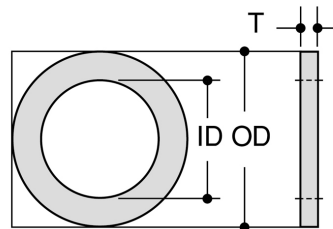

FWR-375-032	0.350	8.89	57/64	0.891	22.62	0.564	14.33	0.031	0.79	Nylon	Natural
FWR-375-062	0.350	8.89	57/64	0.891	22.62	0.564	14.33	0.062	1.57	Nylon	Natural
FWR-437-032	0.410	10.41	1-1/32	1.031	26.19	0.570	14.48	0.031	0.79	Nylon	Natural
FWR-437-062	0.410	10.41	1-1/32	1.031	26.19	0.570	14.48	0.062	1.57	Nylon	Natural
FWR-500-032	0.468	11.89	1-1/8	1.125	28.58	0.690	17.53	0.031	0.79	Nylon	Natural
FWR-500-062	0.468	11.89	1-1/8	1.125	28.58	0.690	17.53	0.062	1.57	Nylon	Natural

Minimum order 1000.

Metric Nylon Flat Washers

Seal, insulate, absorb shock and vibration. They prevent galling and marring, and may also be used as spacers, guides, bearings, bushings, etc.

Other sizes can be tooled for moulding or stamping in any plastic. Request a quotation, specifying size, tolerance and quantity.

Part No.	I.D.		O.D.		Thickness		Material	Colour
	mm	in	mm	in	mm	in		
MFW 2	2.15	0.085	5.00	0.197	0.80	0.031	Nylon	Natural
MFW 2.5	2.65	0.104	5.60	0.220	0.80	0.031	Nylon	Natural
MFW 3	3.20	0.125	8.00	0.315	0.80	0.031	Nylon	Natural
MFW 3.5	3.70	0.146	8.00	0.315	0.80	0.031	Nylon	Natural
MFW 4	4.30	0.169	9.00	0.354	0.80	0.031	Nylon	Natural
MFW 5	5.30	0.208	11.00	0.433	1.00	0.040	Nylon	Natural
MFW 6	6.40	0.252	12.00	0.472	1.50	0.060	Nylon	Natural
MFW 8	8.40	0.330	18.00	0.709	2.00	0.080	Nylon	Natural
MFW 10	10.50	0.413	22.00	0.866	2.50	0.098	Nylon	Natural

Minimum order 1000.

Countless Possibilities, Millions Of Solutions
(416) 242-6811

62 Densley Avenue, Toronto, Ontario Canada M6M 5E1

cordscanada.com