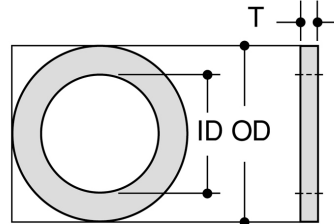

Standard Tolerances: OD ± .010, ID ± .005, T ± .015

These washers are made to be used with standard screw sizes #2 up to 1/2. They come in the four most popular thicknesses, from 1/32" up to 1/8". If one of these dimensions is not quite what you need, don't forget to see our section on special nylon flat washers.

Part No.	I.D.		O.D.		Thickness		Material	Colour
	in	mm	in	mm	in	mm		
FW-2-032	0.090	2.29	0.250	6.35	0.032	0.81	Nylon	Natural
FW-2-062	0.090	2.29	0.250	6.35	0.062	1.57	Nylon	Natural
FW-2-093	0.090	2.29	0.250	6.35	0.093	2.36	Nylon	Natural
FW-2-125	0.090	2.29	0.250	6.35	0.125	3.18	Nylon	Natural
FW-4-032	0.115	2.92	0.250	6.35	0.032	0.81	Nylon	Natural
FW-4-062	0.115	2.92	0.250	6.35	0.062	1.57	Nylon	Natural
FW-4-093	0.115	2.92	0.250	6.35	0.093	2.36	Nylon	Natural
FW-4-125	0.115	2.92	0.250	6.35	0.125	3.18	Nylon	Natural
FW-6-032	0.140	3.56	0.312	7.92	0.032	0.81	Nylon	Natural
FW-6-062	0.140	3.56	0.312	7.92	0.062	1.57	Nylon	Natural
FW-6-093	0.140	3.56	0.312	7.92	0.093	2.36	Nylon	Natural
FW-6-125	0.140	3.56	0.312	7.92	0.125	3.18	Nylon	Natural
FW-8-032	0.171	4.34	0.375	9.53	0.032	0.81	Nylon	Natural
FW-8-062	0.171	4.34	0.375	9.53	0.062	1.57	Nylon	Natural
FW-8-093	0.171	4.34	0.375	9.53	0.093	2.36	Nylon	Natural
FW-8-125	0.171	4.34	0.375	9.53	0.125	3.18	Nylon	Natural
FW-10-032	0.194	4.93	0.375	9.53	0.032	0.81	Nylon	Natural
FW-10-062	0.194	4.93	0.375	9.53	0.062	1.57	Nylon	Natural