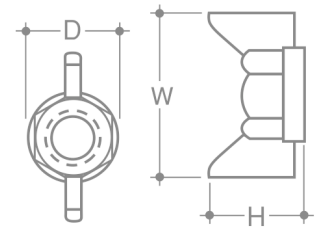

Locking

Part No.	W (in)	W (mm)	D (in)	D (mm)	H (in)	H (mm)
WN-4/40	0.900	22.86	0.400	10.16	0.480	12.19
WN-6/32	0.900	22.86	0.400	10.16	0.480	12.19
WN-8/32	0.900	22.86	0.400	10.16	0.480	12.19
WN-10/24	0.900	22.86	0.400	10.16	0.480	12.19
WNS-10/24	1.100	27.94	0.560	14.22	0.630	16.00
WN-10/32	0.900	22.86	0.400	10.16	0.480	12.19
WNS-10/32	1.100	27.94	0.560	14.22	0.630	16.00
WNS-1/4-20	1.100	27.94	0.560	14.22	0.630	16.00
WN-1/4-20	1.380	35.05	0.650	16.51	0.720	18.29
WNS-1/4-28	1.100	27.94	0.560	14.22	0.630	16.00
WN-1/4-28	1.380	35.05	0.650	16.51	0.720	18.29
WN-5/16-18	1.380	35.05	0.650	16.51	0.720	18.29
WN-3/8-16	1.380	35.05	0.650	16.51	0.720	18.29
WN-1/2-13	1.750	44.45	0.850	21.59	0.900	22.86

Minimum order 100

Countless Possibilities, Millions Of Solutions
(416) 242-6811