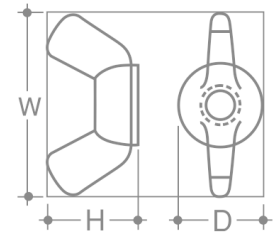

Standard

Part No.	W (in)	W (mm)	D (in)	D (mm)	H (in)	H (mm)
WN-4/40	0.900	22.86	0.400	10.16	0.480	12.19
WN-6/32	0.900	22.86	0.400	10.16	0.480	12.19
WN-8/32	0.900	22.86	0.400	10.16	0.480	12.19
WN-10/24	0.900	22.86	0.400	10.16	0.480	12.19
WNS-10/24	1.100	27.94	0.560	14.22	0.630	16.00
WN-10/32	0.900	22.86	0.400	10.16	0.480	12.19
WNS-10/32	1.100	27.94	0.560	14.22	0.630	16.00
WNS-1/4-20	1.100	27.94	0.560	14.22	0.630	16.00
WN-1/4-20	1.380	35.05	0.650	16.51	0.720	18.29
WNS-1/4-28	1.100	27.94	0.560	14.22	0.630	16.00
WN-1/4-28	1.380	35.05	0.650	16.51	0.720	18.29
WN-5/16-18	1.380	35.05	0.650	16.51	0.720	18.29
WN-3/8-16	1.380	35.05	0.650	16.51	0.720	18.29
WN-1/2-13	1.750	44.45	0.850	21.59	0.900	22.86

Minimum order 100

Countless Possibilities, Millions Of Solutions
(416) 242-6811