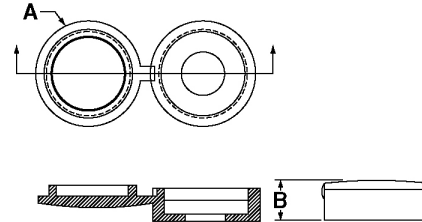

Hinged Screw Covers

Part No.	Screw Size	Cover Diameter (fraction)	Cover Diameter (In)	Cover Diameter (mm)	Installed Height (fraction)	Installed Height (In)	Installed Height (mm)
HCO-4-6	4 or 6 Pan	29/64	0.453	11.51	3/16	0.188	4.76
HCO-8-10	8 or 10 Pan	35/64	0.547	13.89	13/64	0.203	5.16
HCO-25	1/4-20 Pan	45/64	0.703	17.86	1/4	0.250	6.35