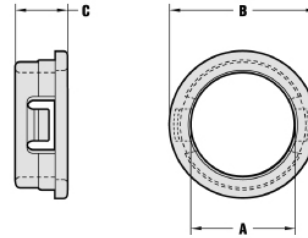

# Shorty Bushings

All the same features as the standard snap bushings but can accommodate a smaller chassis thickness.  
 Locking fingers securely snap into holes with fingertip pressure.  
 Ask about our Labkit 2 containing an assortment of shorty and snap bushings for R & D purposes.

Single panel design  
(Panel may be thinner)

Part No.	Mounting Hole Diameter		A Inside Diameter		B Head Diameter		C Overall Height		Max. Chassis Thickness		Minimum Order Quantity
	in	mm	in	mm	in	mm	in	mm	in	mm	
B187-125	0.187	4.75	0.125	3.18	0.250	6.35	0.234	5.94	0.062	1.57	1,000
B218-125	0.218	5.54	0.125	3.18	0.281	7.14	0.234	5.94	0.062	1.57	1,000
B281-218	0.281	7.14	0.218	5.54	0.343	8.71	0.234	5.94	0.062	1.57	1,000
B 307-244	0.307	7.80	0.240	6.20	0.380	9.7	0.234	5.94	0.062	1.57	1,000
B312-250	0.312	7.92	0.250	6.35	0.375	9.53	0.234	5.94	0.062	1.57	1,000
B343-218	0.343	8.71	0.218	5.54	0.406	10.31	0.250	6.35	0.062	1.57	1,000
B375-250	0.375	9.53	0.250	6.35	0.437	11.10	0.250	6.35	0.062	1.57	1,000
B 390-265	0.390	9.91	0.270	6.86	0.430	10.92	0.250	6.35	0.062	1.57	1000
B406-281	0.406	10.31	0.281	7.14	0.468	11.89	0.250	6.35	0.062	1.57	1,000
B437-312	0.437	11.10	0.312	7.92	0.500	12.70	0.250	6.35	0.062	1.57	1,000
B468-343	0.468	11.89	0.343	8.71	0.530	13.46	0.250	6.35	0.062	1.57	1,000
B500-375	0.500	12.70	0.375	9.53	0.562	14.27	0.250	6.35	0.062	1.57	1,000
B 512-375	0.512	13.00	0.375	9.53	0.562	14.27	0.250	6.35	0.062	1.57	1,000
B531-406	0.531	13.49	0.406	10.31	0.593	15.06	0.250	6.35	0.062	1.57	1,000
B593-468	0.593	15.06	0.468	11.89	0.656	16.66	0.250	6.35	0.062	1.57	1,000
B625-500	0.625	15.88	0.500	12.70	0.703	17.86	0.250	6.35	0.062	1.57	1,000
B 687-562	0.687	17.45	.57	14.48	0.760	19.30	0.250	6.35	0.062	1.57	1,000