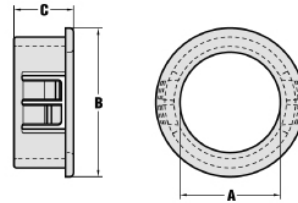

Snap Bushings

These nylon bushings convert raw-edged holes to smooth, neat, insulated ones. Special locking “fingers” allow the bushings to snap into holes with fingertip pressure. Mechanically protect, insulate, and isolate telecommunications and electrical cables, tubing, hose, rope and utility lines.

SB312-3, SB375-4 and SB437-4 are also available as brass-coloured parts for lamp and lighting applications.

Part No.	Mounting Hole Diameter	A Inside Diameter	B Head Diameter	C Overall Height	Max. Chasis Thickness	Minimum Order Quantity
SB250-040*	0.25	0.125	0.312	0.312	0.04	1,000
SB250-2*	0.25	0.125	0.312	0.312	0.062	1,000
SB312-3*	0.312	0.187	0.375	0.312	0.062	1,000
SB375-3	0.375	0.187	0.468	0.406	0.125	1,000
SB375-4	0.375	0.25	0.468	0.406	0.125	1,000
SB375-281*	0.375	0.281	0.468	0.406	0.172	1,000
SB437-4	0.437	0.27	0.531	0.406	0.125	1,000
SB437-5	0.437	0.312	0.531	0.406	0.125	1,000
SB437-243	0.437	.243 +.015,-.000	0.531	0.406	0.125	1,000
SB500-4	0.5	0.25	0.578	0.406	0.125	1,000
SB500-5	0.5	0.312	0.578	0.406	0.125	1,000
SB500-6	0.5	0.391	0.578	0.406	0.125	1,000
SB562-5	0.562	0.312	0.656	0.406	0.125	1,000
SB562-6	0.562	0.391	0.656	0.406	0.125	1,000
SB562-7	0.562	0.437	0.656	0.406	0.125	1,000
SB625-4	0.625	0.25	0.718	0.406	0.125	1,000
SB625-7	0.625	0.437	0.718	0.406	0.125	1,000