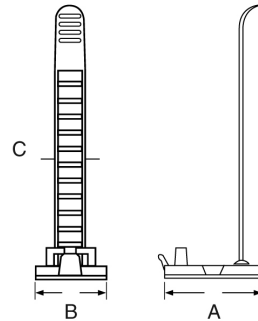

Nylon Ladder Cable Clamps

These releasable, reusable and adjustable clamps are perfect for easy securing and bundling of wires and cables. They offer flexibility and strength with high resistance to temperature and chemicals. Adhesive-backed, will adhere to most clean, dry surfaces. Optional screw hole is provided.

Part No.	A (in)	A (mm)	B (in)	B (mm)	C (in)	C (mm)	Max Bundle Diameter (in)	Max Bundle Diameter (mm)	Material	Colour
LCC-625	0.984	24.99	0.709	18.01	0.311	7.90	0.669	16.99	Nylon	Natural
LCC-812	1.200	30.48	0.827	21.01	0.472	11.99	0.866	22.00	Nylon	Natural
LCC-1000	1.200	30.48	0.827	21.01	0.472	11.99	1.024	26.01	Nylon	Natural